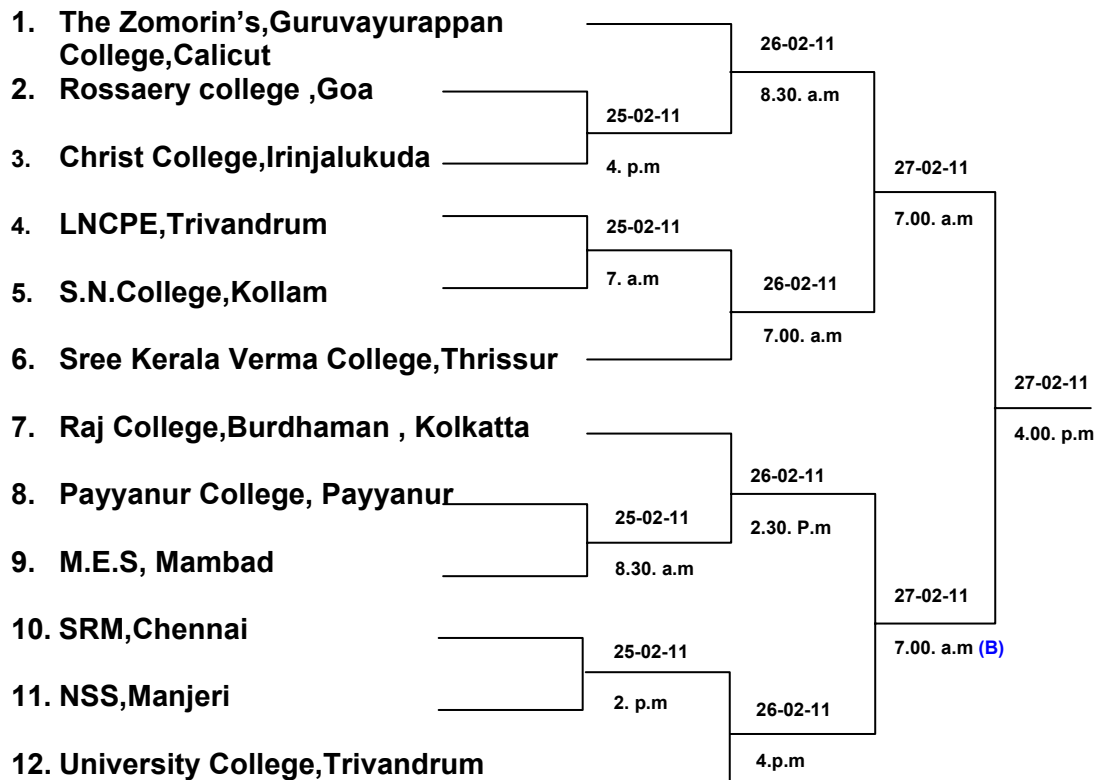

SAI-LNCPE, ALL INDIA INTER COLLEGIATE FOOTBALL TOURNAMENT,2011

FIXTURE

Venue: LNCPE – Football Field

(B) = Field -2 in the Athletic stadium